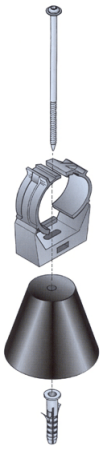

Clic clamp for RADIAFLEX® 1/2" (for ALF, RCF RLK)

Clic Clamp, 1/2" ALF,RCF,RLK polyamide black, halogen free
fire class UL94HB

FEATURES / BENEFITS

Safe and efficient installation of RADIAFLEX® cable with clic-clamps. Simple mounting by using wall plugs and screws. Simply push in by hand, clamp will grip and lock by applying slight pressure.

clic_clamp_T1

Technical Features

GENERAL SPECIFICATIONS

Product Line		Radiating Cable Accessories
Product Type		Hanger
Hanger Type		Clic clamp
Transmission Line Type		ALFU RLK* RCF12-50*A HCA12-50 RHCA12-50
Cable Type		Air Dielectric Radiating Cable
Color		Black

MECHANICAL SPECIFICATIONS

Cable Size		1/2"
Number of Cable / Waveguide Runs		1
Material		Polyamide

TESTING AND ENVIRONMENTAL

Fire Class		UL94 HB
------------	--	---------

PACKAGING INFORMATION

Package Quantity		500
------------------	--	-----

Clic clamp for RADIAFLEX® 1/2" (for ALF, RCF RLK)

External Document Links

Notes

* valid for all cable versions