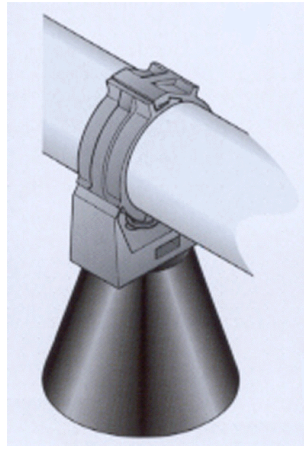

Clic clamp for RADIAFLEX® 1/2" (for ALF, RCF RLK)

Clic Clamp, 1/2" ALF,RCF,RLK polyamide black, halogen free
fire class UL94HB

FEATURES / BENEFITS

Safe and efficient installation of RADIAFLEX® cable with clic-clamps. Simple mounting by using wall plugs and screws. Simply push in by hand, clamp will grip and lock by applying slight pressure.

clic_clamp_T1

Technical Features

GENERAL SPECIFICATIONS

Product Line		Radiating Cable Accessories
Product Type		Hanger
Hanger Type		Clic clamp
Transmission Line Type		ALFU RLK* RCF12-50*A HCA12-50 RHCA12-50
Cable Type		Air Dielectric Radiating Cable
Color		Black

MECHANICAL SPECIFICATIONS

Cable Size		1/2"
Number of Cable / Waveguide Runs		1
Material		Polyamide

TESTING AND ENVIRONMENTAL

Fire Class		UL94 HB
------------	--	---------

PACKAGING INFORMATION

Package Quantity		500
------------------	--	-----

Clic clamp for RADIAFLEX® 1/2" (for ALF, RCF RLK)

External Document Links

Notes

* valid for all cable versions