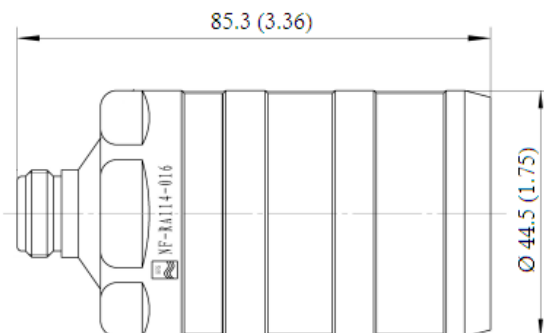

FEATURES / BENEFITS

- Single-piece design for Fast and Easy Installation - Reliable and simple attachment avoids unnecessary connector adjustments and provides outstanding performance. Saves time and provides cost savings.
- Robust Mechanical Design - Low and consistent IM performance.
- Excellent Electrical Performance - Low VSWR
- Totally Waterproof - Assures safe, long term operation in the harshest of environments.

Technical Features

GENERAL SPECIFICATIONS

Transmission Line Type		Coaxial Cable
Cable Size		1-1/4"
Cable Type		Radiating
Model Series		all RLF, RLK, RLV and RAY114-50A-Series
Connector Interface		N
Connector Type		Straight
Sealing Method		Shrinking Sleeve
Gender		Female

ELECTRICAL SPECIFICATIONS

Nominal Impedance	Ohm	50
Maximum Frequency	GHz	3.7

MECHANICAL SPECIFICATIONS

Length	mm (in)	85.3 (3.36)
Outer Diameter	mm (in)	44.5 (1.75)
Weight	kg (lb)	0.32 (0.71)
Body Material		Brass / Plating: Tri metal
Inner Contact Material		Copper / Plating: Silver
Inner Contact Attachment		Spring Finger / Plating: silver
Outer Contact Attachment		Spring loop / Plating: silver

ACCESSORIES

Trimming Tool		TRIM-114-C12

TESTING AND ENVIRONMENTAL

Waterproof Level		IP68