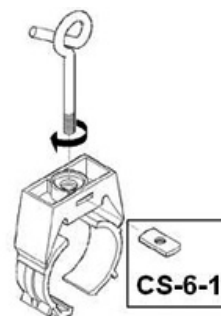

Flat nut for Clic-clamp installation on approved plug, M6

**FEATURES / BENEFITS**

Stainless steel A4 ( 1.4401 )

**Technical features**

**STRUCTURE**

Product Line		Radiating Cable Accessories
Product Type		Installation Hardware
Installation Hardware Type		Flat nut for Clic-clamp installation on approved plug
Transmission Line Type		Radiating Cables (all sizes)
Coaxial Cable Type		Radiating Cable
Cable Size		1/2", 7/8", 1-1/4", 1-5/8"

**MECHANICAL SPECIFICATIONS**

Angle member adppter threads		M6
Thread	mm (in)	M6

**PACKAGING INFORMATION**

Package Quantity		1
------------------	--	---

External Document Links

Notes