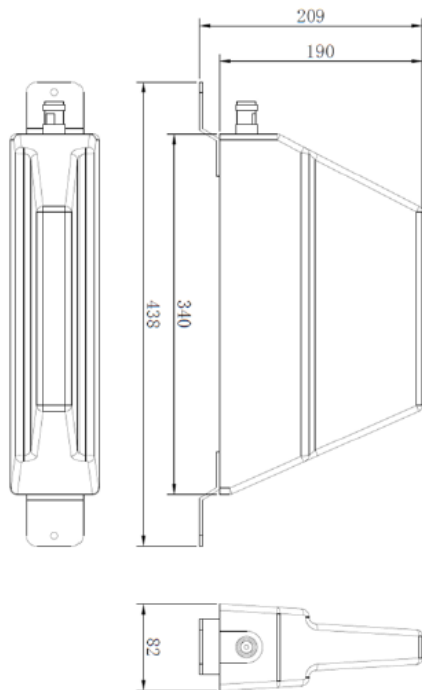

80020449v01

Outdoor Panel
 Directional Antenna
 VPol 1-port 5/6dBi -150dBc
 Bi-directional 694-3800MHz

**V-Pol Bi-Directional
 694-3800 5/6dBi**

Type	80020449v01		
Frequency (MHz)	698-960	1710-2690	3300-4000
Gain (dBi)	4.5	5.2	6.6
VSWR	≤ 2.0	≤ 1.8	≤ 2.0
Polarization	Vertical		
PIM3 (dBc, @2x43dBm)	≤ -150		
Horizontal Beamwidth (°)	90 ± 10	75 ± 10	58 ± 10
Vertical Beamwidth (°)	75	60	50
Input Impedance (ohm)	50		
Max. Input Power (W)	100		
Lightning Protection	DC Grounded		
Connector (at the bottom)	1 x 4.3-10 Female		
Dimension (mm)	340 x 190 x 82		
Weight (kgs)	Approx. 1.0		
Radome Material	ASA + PC (White, RAL 9003)		
Operating Temperature (°C)	-40 to +65		
Mounting	Mounting Clamp for Pole Size Ø38 to Ø52 Included		

INSTALLATION / MOUNTING DIMENSIONS