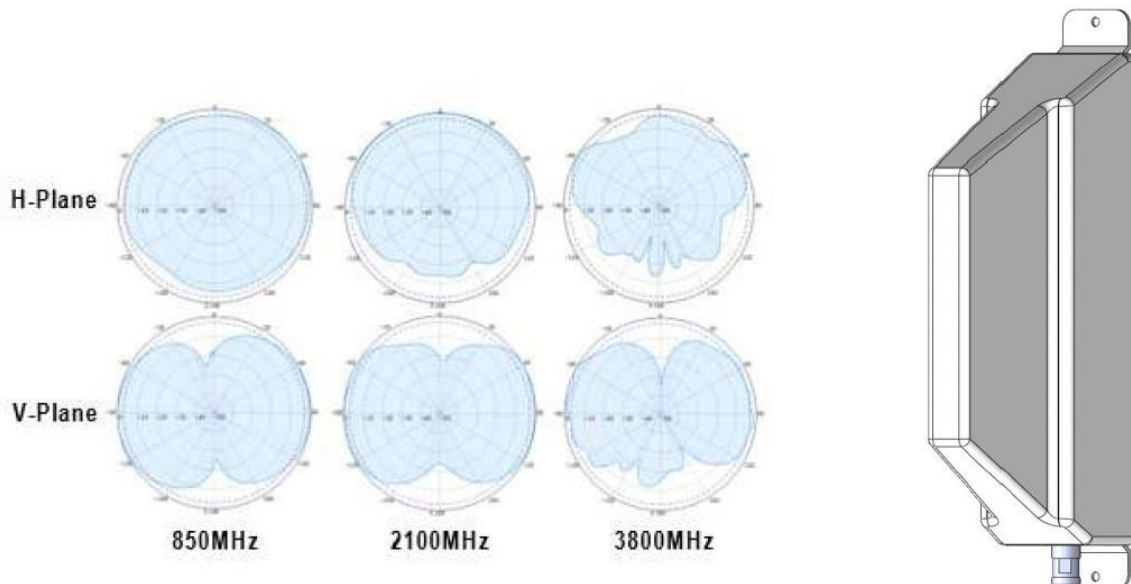

80020449v01

Outdoor Panel
 Directional Antenna
 VPol 1-port 5/6dBi -150dBc
 Bi-directional 694-3800MHz

**V-Pol Bi-Directional
 694-3800 5/6dBi**

Type	80020449v01		
Frequency (MHz)	698-960	1710-2690	3300-4000
Gain (dBi)	4.5	5.2	6.6
VSWR	≤ 2.0	≤ 1.8	≤ 2.0
Polarization	Vertical		
PIM3 (dBc, @2x43dBm)	≤ -150		
Horizontal Beamwidth (°)	90 ± 10	75 ± 10	58 ± 10
Vertical Beamwidth (°)	75	60	50
Input Impedance (ohm)	50		
Max. Input Power (W)	100		
Lightning Protection	DC Grounded		
Connector (at the bottom)	1 x 4.3-10 Female		
Dimension (mm)	340 x 190 x 82		
Weight (kgs)	Approx. 1.0		
Radome Material	ASA + PC (White, RAL 9003)		
Operating Temperature (°C)	-40 to +65		
Mounting	Mounting Clamp for Pole Size Ø38 to Ø52 Included		

INSTALLATION / MOUNTING DIMENSIONS