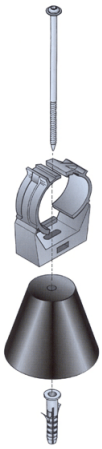

## Clic clamp for RADIAFLEX® 1-1/4"

Clic Clamp, 1-1/4" RADIAFLEX polyamide black, halogen free  
fire class UL94HB

### MECHANICAL SPECIFICATIONS

|                                  |  |           |
|----------------------------------|--|-----------|
| Cable Size                       |  | 1-1/4"    |
| Number of Cable / Waveguide Runs |  | 1         |
| Material                         |  | Polyamide |

### TESTING AND ENVIRONMENTAL

|            |  |         |
|------------|--|---------|
| Fire Class |  | UL94 HB |
|------------|--|---------|

## Click clamp for RADIAFLEX® 1-1/4"