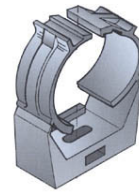

## Clic clamp for RADIAFLEX® 1-1/4"

Clic Clamp, 1-1/4" RADIAFLEX polyamide black, halogen free  
fire class UL94HB

### FEATURES / BENEFITS

Safe and efficient installation of RADIAFLEX® cable with clic-clamps. Simple mounting by using wall plugs and screws. Simply push in by hand, clamp will grip and lock by applying slight pressure.